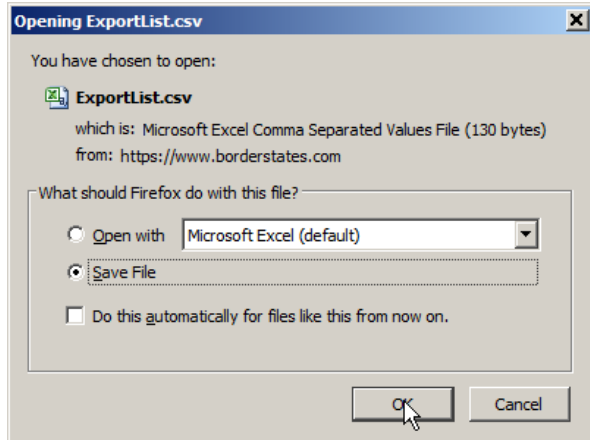

MY LISTS

Select List

Test **EXPORT LIST** **IMPORT LIST** **COPY PASTE QUICK LIST**

BSE Part #	Product Name	U/M	Price	Qty	Brn	
2257165	3M 20351 2216-GRAY-20Z SCOTCH-WELD EPOXY	EA / 1	Contact Branch for Price	1	Contact Branch	ADD TO CART REMOVE